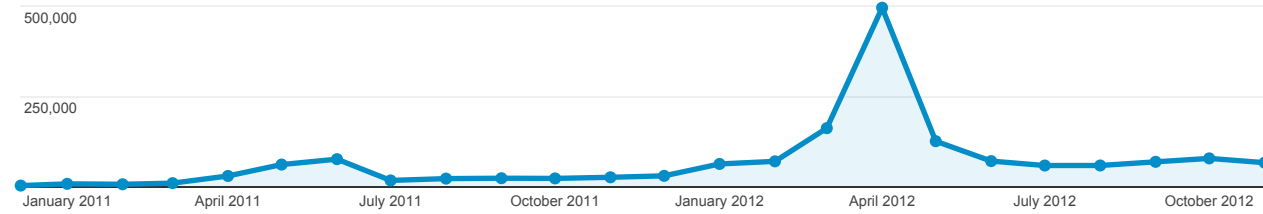

All Traffic

All Sessions
100.00%

Explorer

Summary

Sessions

Source/Medium	Acquisition			Behaviour			Conversions		
	Sessions	% New Sessions	New Users	Bounce Rate	Pages/Session	Avg. Session Duration	Contact Us (Goal 1 Conversion Rate)	Contact Us (Goal 1 Completions)	Contact Us (Goal 1 Value)
	1,658,881 <small>% of Total: 100.00% (1,658,881)</small>	81.69% <small>Avg for View: 81.59% (0.12%)</small>	1,355,085 <small>% of Total: 100.12% (1,353,430)</small>	62.27% <small>Avg for View: 62.27% (0.00%)</small>	2.54 <small>Avg for View: 2.54 (0.00%)</small>	00:02:13 <small>Avg for View: 00:02:13 (0.00%)</small>	0.06% <small>Avg for View: 0.06% (0.00%)</small>	1,008 <small>% of Total: 100.00% (1,008)</small>	US\$0.00 <small>% of Total: 0.00% (US\$0.00)</small>
1. google / organic	1,142,143 (68.85%)	83.32%	951,580 (70.22%)	64.40%	2.40	00:01:55	0.06%	638 (63.29%)	US\$0.00 (0.00%)
2. (direct) / (none)	114,422 (6.90%)	84.55%	96,744 (7.14%)	59.48%	2.88	00:03:00	0.06%	72 (7.14%)	US\$0.00 (0.00%)
3. google / cpc	112,394 (6.78%)	90.38%	101,581 (7.50%)	59.01%	2.57	00:02:38	0.02%	24 (2.38%)	US\$0.00 (0.00%)
4. facebook.com / referral	60,189 (3.63%)	69.11%	41,599 (3.07%)	60.52%	2.64	00:02:58	0.07%	45 (4.46%)	US\$0.00 (0.00%)
5. bing / organic	21,305 (1.28%)	85.92%	18,305 (1.35%)	60.68%	2.51	00:02:06	0.09%	19 (1.88%)	US\$0.00 (0.00%)
6. yahoo / organic	15,268 (0.92%)	85.61%	13,071 (0.96%)	61.51%	2.57	00:02:13	0.10%	16 (1.59%)	US\$0.00 (0.00%)
7. Hero+Item / Hero Item	13,092 (0.79%)	0.47%	61 (0.00%)	57.10%	3.34	00:02:24	0.24%	32 (3.17%)	US\$0.00 (0.00%)
8. ask / organic	10,797 (0.65%)	80.51%	8,693 (0.64%)	55.17%	2.83	00:02:25	0.11%	12 (1.19%)	US\$0.00 (0.00%)
9. m.facebook.com / referral	8,336 (0.50%)	75.56%	6,299 (0.46%)	78.07%	1.55	00:01:25	0.00%	0 (0.00%)	US\$0.00 (0.00%)
10. discoverireland.com / referral	8,002 (0.48%)	86.85%	6,950 (0.51%)	38.27%	3.80	00:03:57	0.07%	6 (0.60%)	US\$0.00 (0.00%)
11. Facebook / Facebook Menu Home	7,830 (0.47%)	85.31%	6,680 (0.49%)	27.79%	4.71	00:06:17	0.15%	12 (1.19%)	US\$0.00 (0.00%)
12. lanacion.com.ar / referral	6,377 (0.38%)	81.59%	5,203 (0.38%)	85.28%	1.32	00:01:44	0.00%	0 (0.00%)	US\$0.00 (0.00%)
13. aol / organic	5,911 (0.36%)	81.17%	4,798 (0.35%)	54.81%	2.65	00:02:19	0.14%	8 (0.79%)	US\$0.00 (0.00%)
14. TITANICa+Exhibition+Hero+Item+ / TITANICa Exhibition Hero Item	5,735 (0.35%)	0.40%	23 (0.00%)	60.23%	3.17	00:02:15	0.09%	5 (0.50%)	US\$0.00 (0.00%)
15. search-results / organic	5,064 (0.31%)	82.42%	4,174 (0.31%)	56.34%	2.96	00:02:19	0.06%	3 (0.30%)	US\$0.00 (0.00%)
16. Wreck+Images+Hero+Item / Wreck Images Hero Item	4,700 (0.28%)	0.47%	22 (0.00%)	24.79%	5.07	00:03:59	0.04%	2 (0.20%)	US\$0.00 (0.00%)
17. conduit / organic	4,555 (0.27%)	83.49%	3,803 (0.28%)	57.52%	2.90	00:02:27	0.13%	6 (0.60%)	US\$0.00 (0.00%)
18. babylon / organic	4,176 (0.25%)	83.05%	3,468 (0.26%)	58.84%	2.61	00:02:15	0.07%	3 (0.30%)	US\$0.00 (0.00%)
19. Titanic+Belfast+Building+Hero+Item+ / Titanic Belfast Building Hero Item	4,131 (0.25%)	1.02%	42 (0.00%)	60.86%	3.36	00:03:31	0.10%	4 (0.40%)	US\$0.00 (0.00%)
20. google.com / referral	3,618 (0.22%)	93.09%	3,368 (0.25%)	64.12%	1.96	00:01:08	0.03%	1 (0.10%)	US\$0.00 (0.00%)
21. search / organic	3,373 (0.20%)	83.46%	2,815 (0.21%)	57.37%	2.80	00:02:26	0.18%	6 (0.60%)	US\$0.00 (0.00%)
22. search.mywebsearch.com / referral	3,227 (0.19%)	86.21%	2,782 (0.21%)	49.74%	2.92	00:03:11	0.12%	4 (0.40%)	US\$0.00 (0.00%)
23. avg / organic	3,132 (0.19%)	82.76%	2,592 (0.19%)	53.83%	3.02	00:02:34	0.10%	3 (0.30%)	US\$0.00 (0.00%)
24. bbc.co.uk / referral	3,001 (0.18%)	85.40%	2,563 (0.19%)	26.06%	4.98	00:05:33	0.00%	0 (0.00%)	US\$0.00 (0.00%)
25. ad-emea.doubleclick.net / referral	2,909 (0.18%)	93.67%	2,725 (0.20%)	80.30%	1.63	00:00:51	0.00%	0 (0.00%)	US\$0.00 (0.00%)